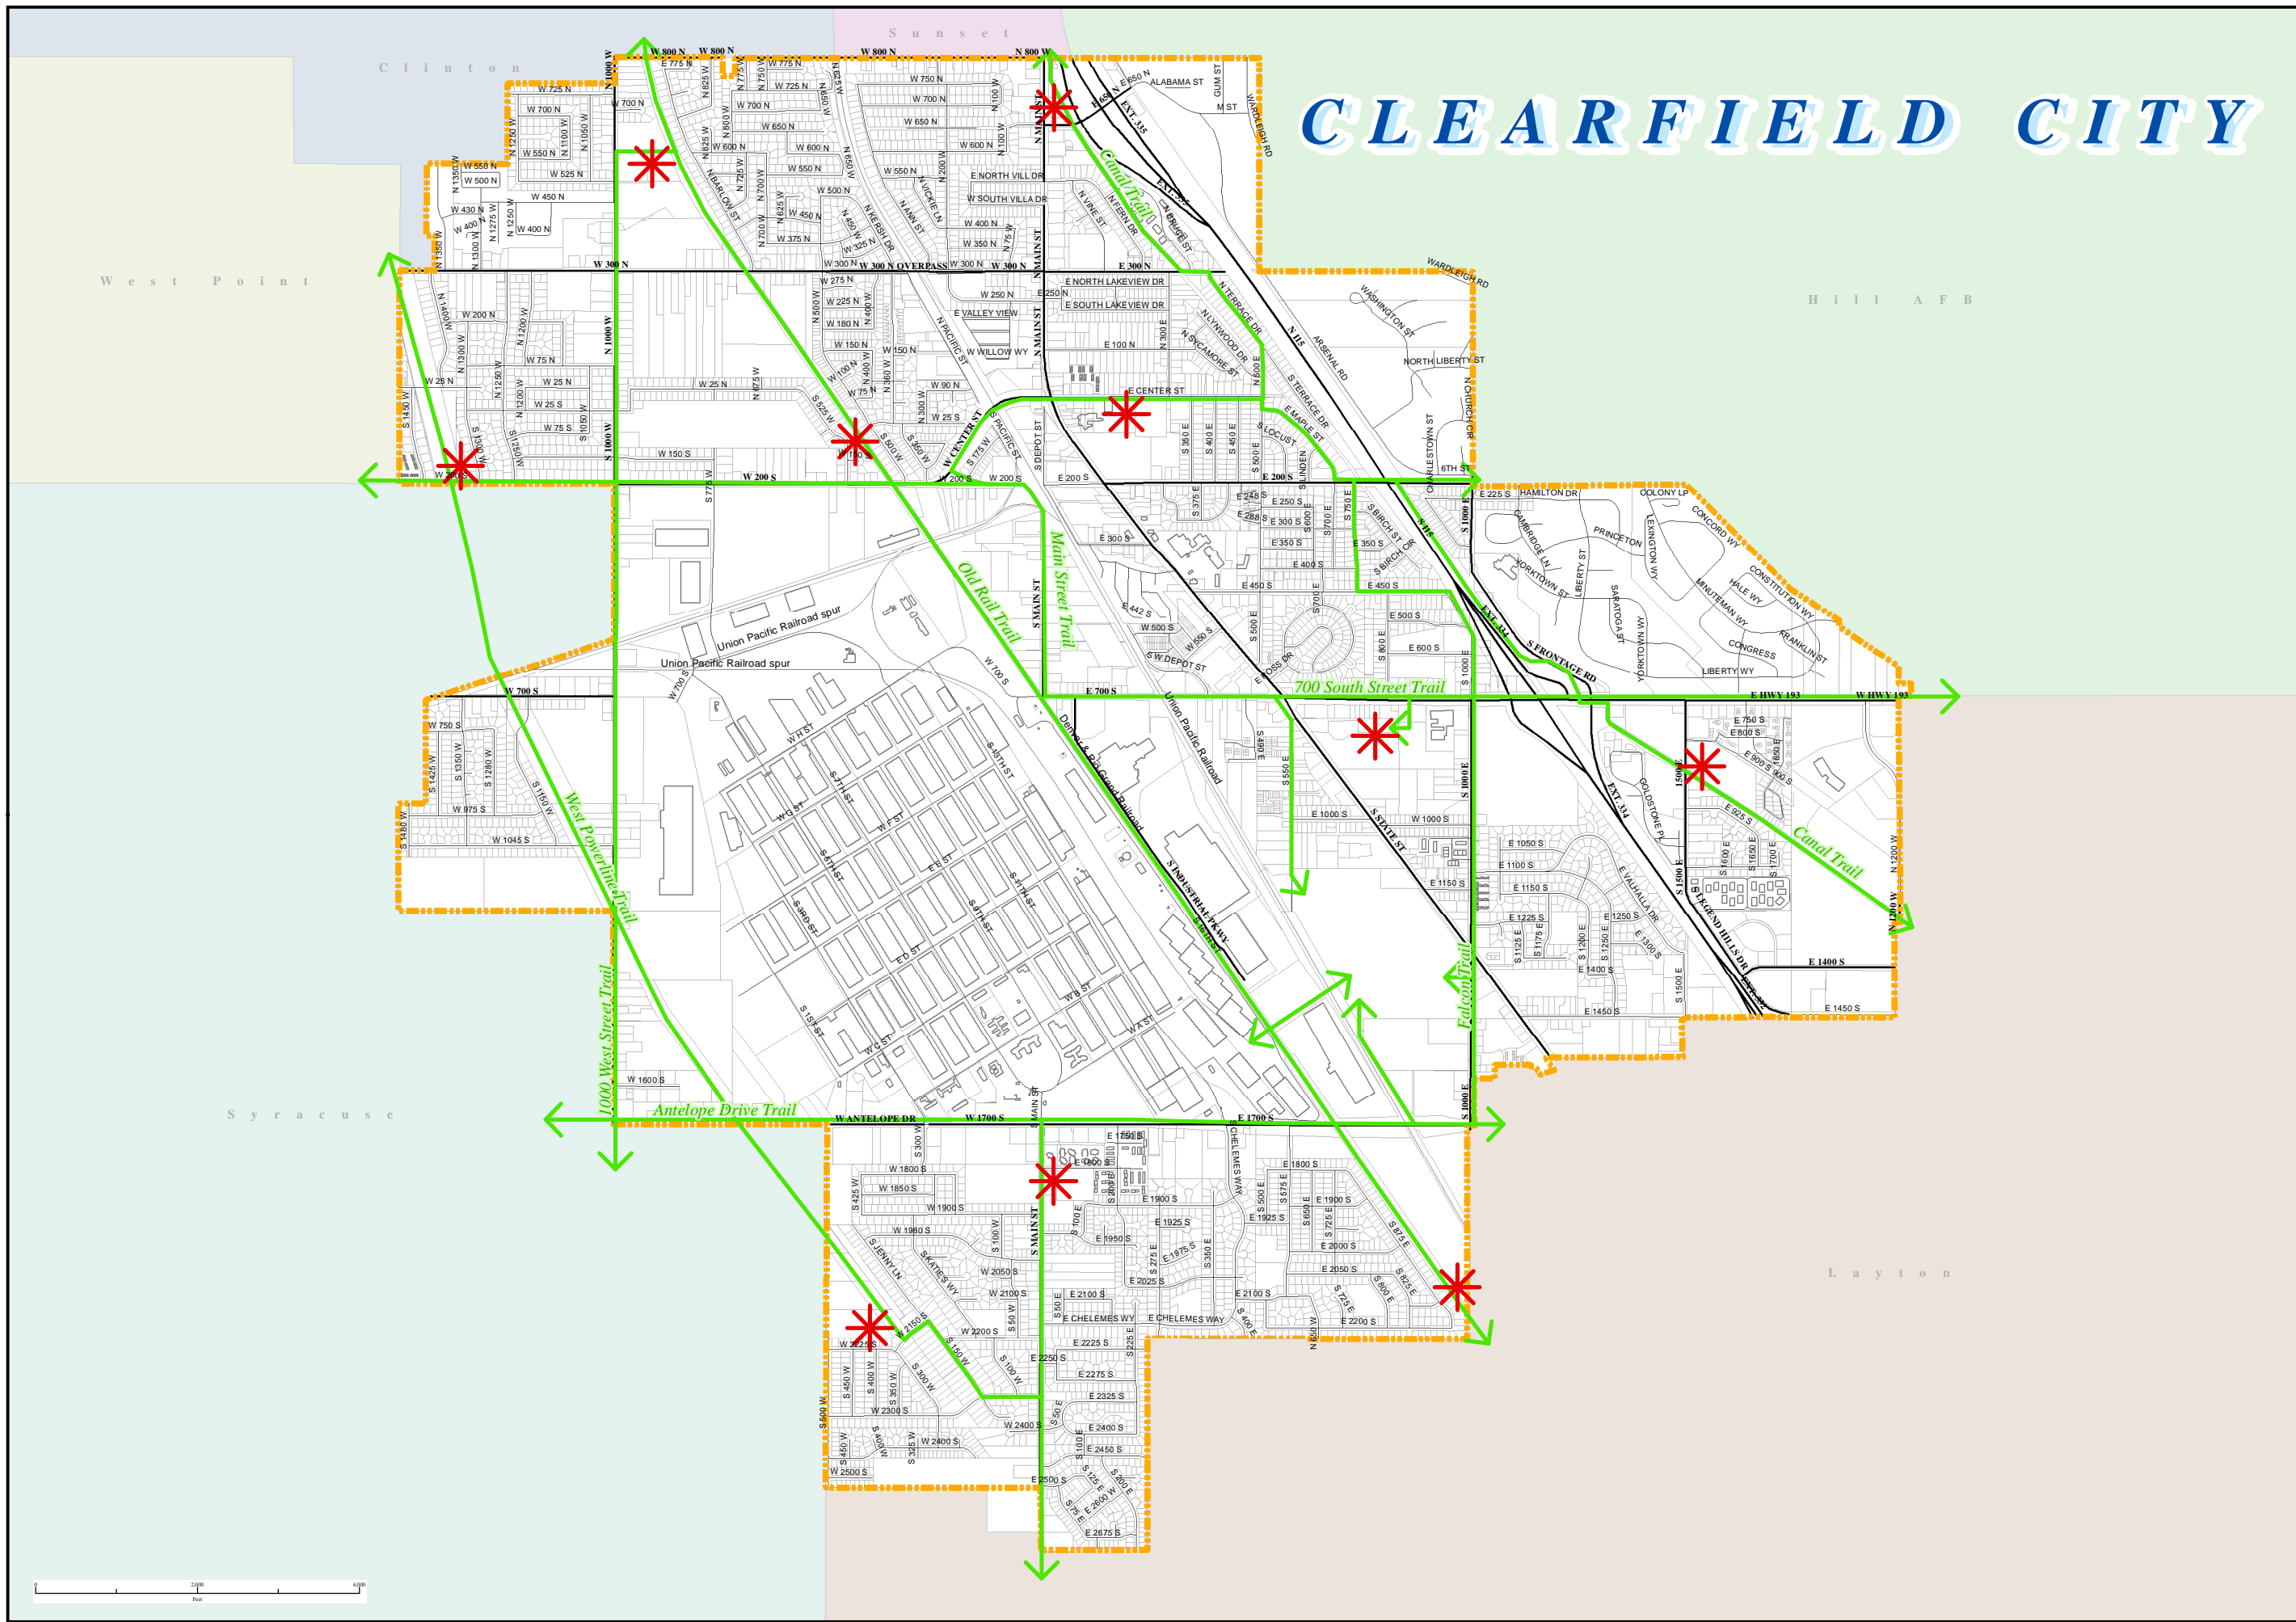

# CLEARFIELD CITY

- Legend**
- Buildings
  - City Boundary
  - Railroad
  - <all other values>
  - Major
  - Minor
  - Parcels
  - Proposed Trail
  - Proposed Trailhead Location

Data published 02/24/06